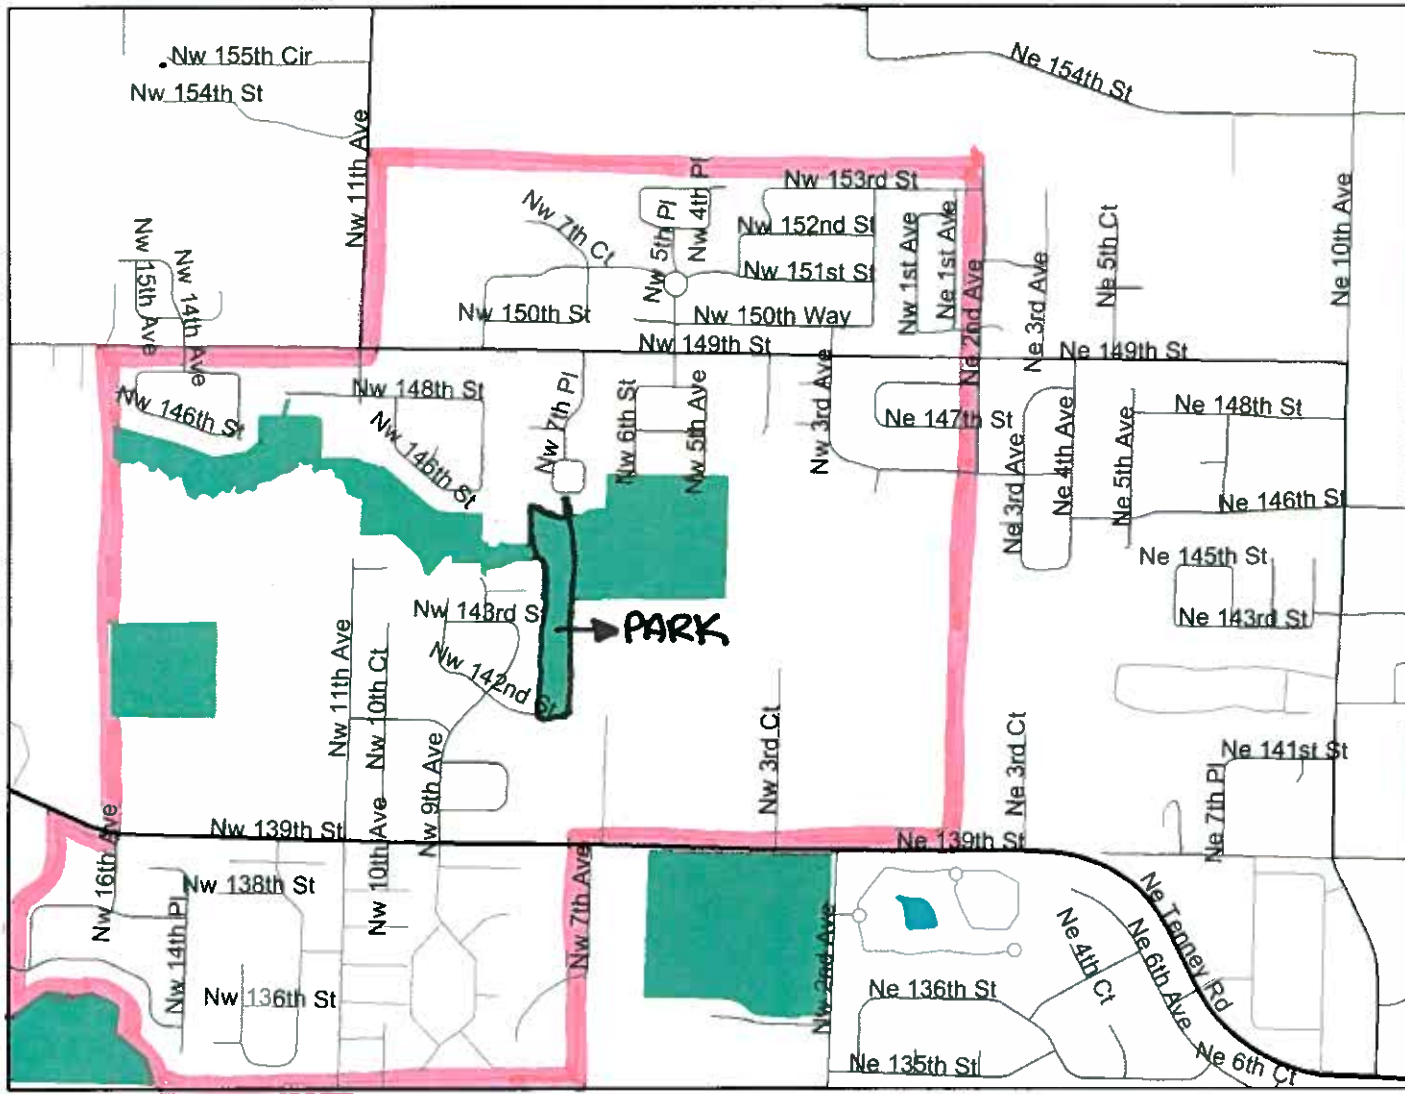

Chinook Park Mailing List Area

Legend

- Park Land
- Roads**
- Alley
- Arterial
- DNR
- DNR (Private Land)
- Driveway
- Interstate
- Interstate Ramp
- Primary Arterial
- Private Roads
- Private Roads w/o Names
- Public Roads
- SR Ramp
- State Route
- Waterbodies

Scale: 1:12,285

Map center: 1085031, 150899

This map is a user generated static output from an Internet mapping site and is for general reference only. Data layers that appear on this map may or may not be accurate, current, or otherwise reliable. THIS MAP IS NOT TO BE USED FOR NAVIGATION.

1/2 MILE = 2,640 FEET