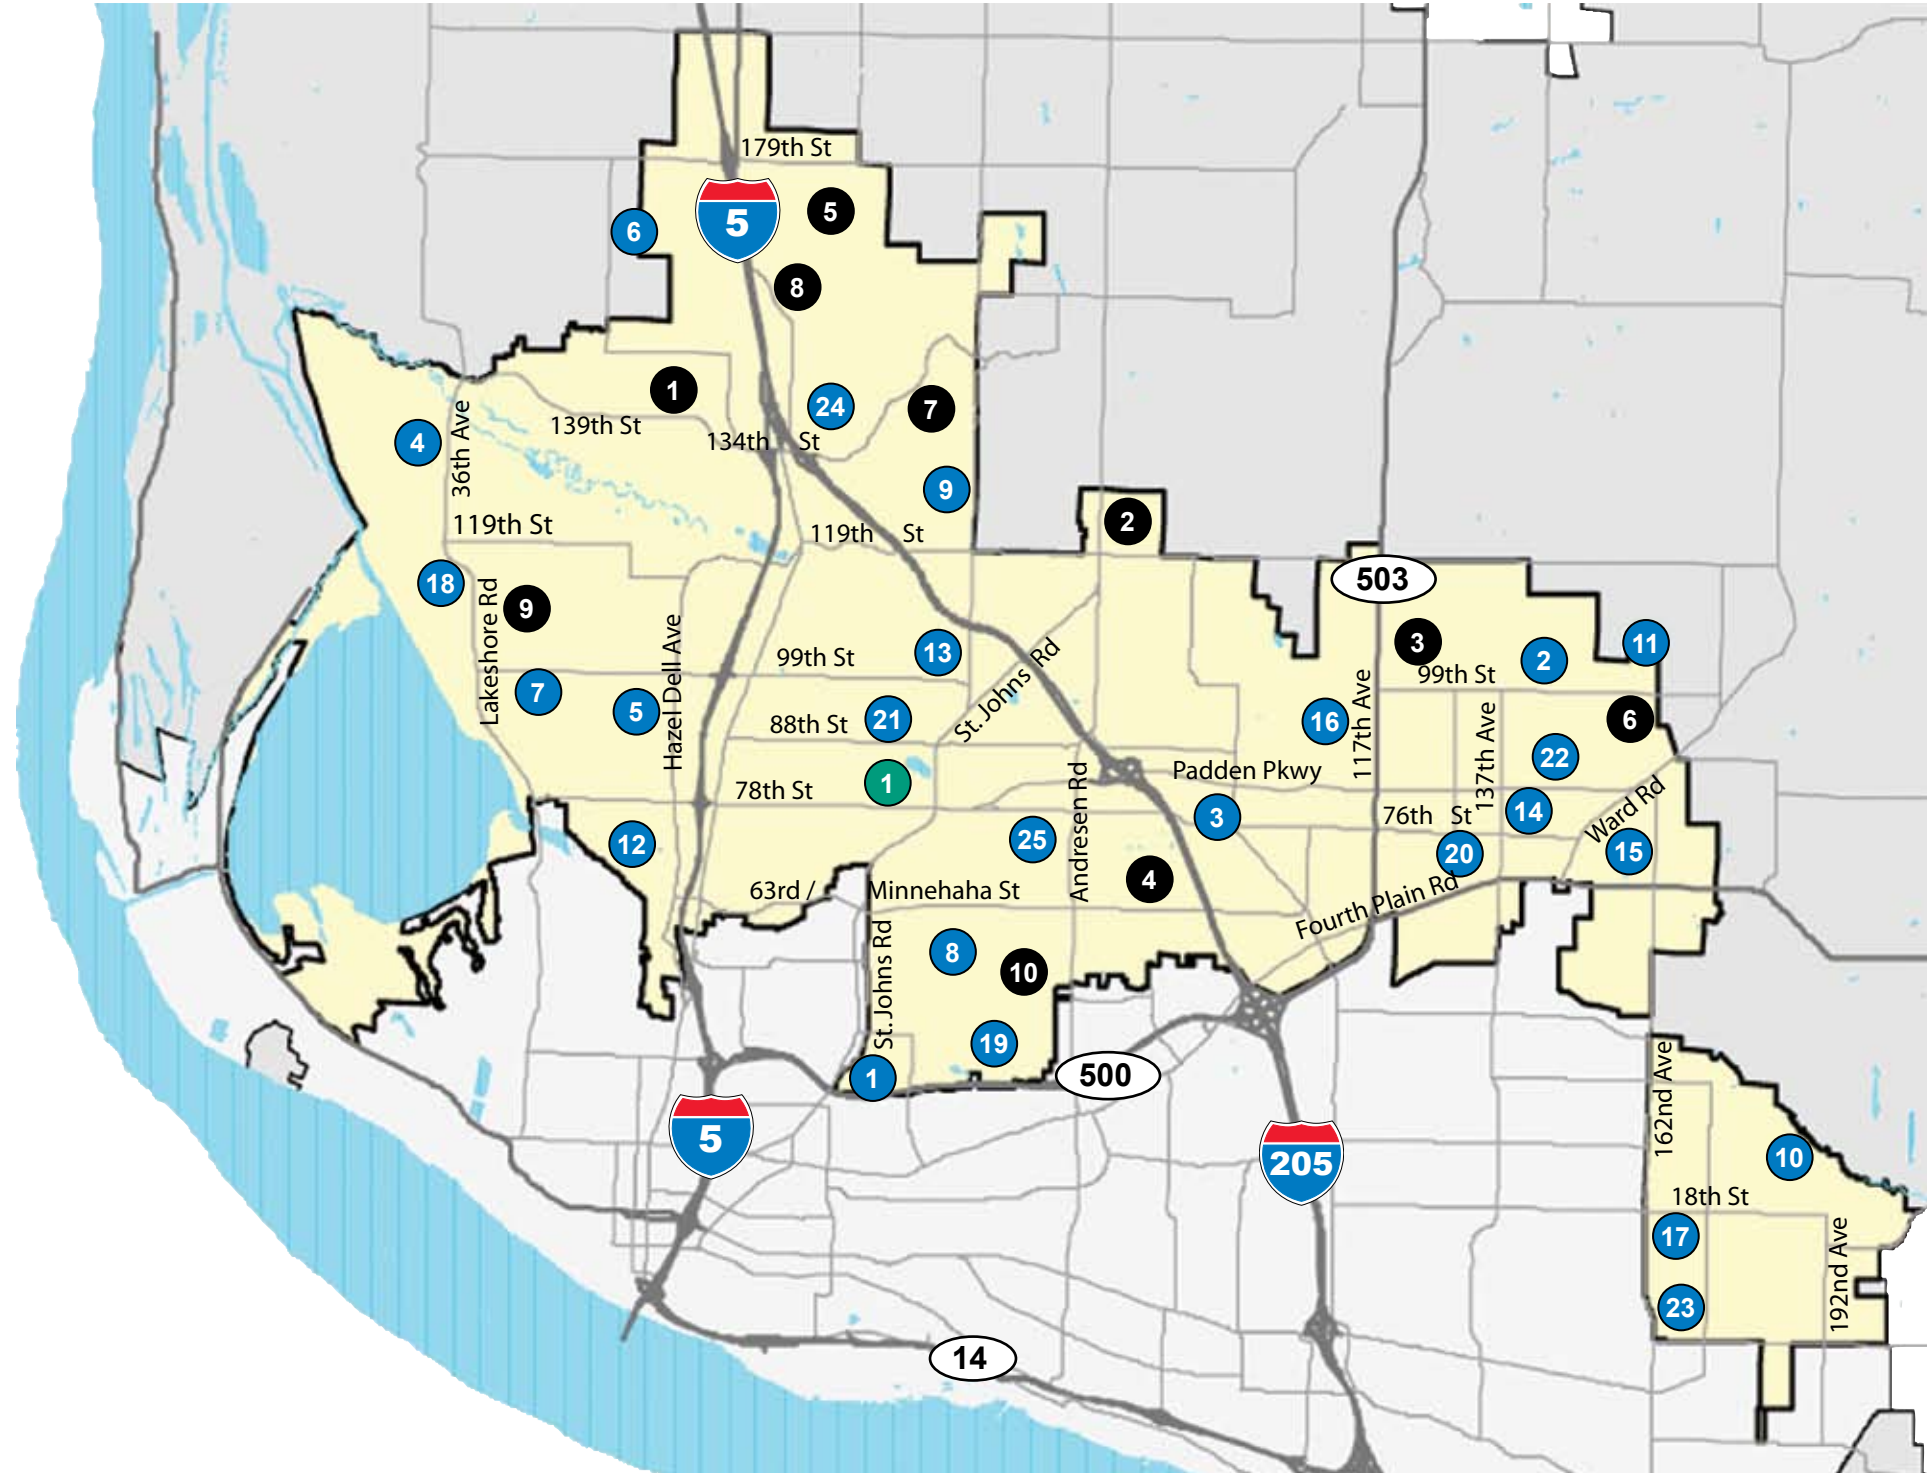

# Greater Clark Parks District

December 2011

**LEGEND**

	Greater Clark Parks District Boundary		Completed
	Under Construction 2011-12		Delayed

## Completed

1. Bosco Farm Neighborhood Park
2. Cherry Neighborhood Park
3. Covington Neighborhood Park
4. Sgt. Brad Crawford Neighborhood Park
5. Eisenhower School Neighborhood Park
6. Fairgrounds Community Park
7. Jack Z. Fazio Neighborhood Park
8. Douglas Carter Fisher Neighborhood Park
9. Greyhawk Neighborhood Park
10. Harmony Ridge Neighborhood Park
11. Hockinson Meadows Community Park
12. Jorgenson Woods Neighborhood Park
13. Kate and Clarence LaLonde Neighborhood Park
14. Little Prairie Neighborhood Park
15. Oak Grove Neighborhood Park
16. Orchards Highlands Neighborhood Park
17. Pacific Community Park
18. Raspberry Fields Neighborhood Park
19. Road's End Neighborhood Park
20. Sifton Neighborhood Park
21. Tenny Creek Neighborhood Park
22. Tiger Tree Neighborhood Park
23. Vandervort Neighborhood Park
24. Vista Meadows Neighborhood Park
25. Walnut Grove Neighborhood Park

## Delayed

1. Chinook Neighborhood Park
2. Curtin Creek Community Park
3. Dogwood Neighborhood Park
4. Kelley Meadows Neighborhood Park
5. Kozy Kamp Neighborhood Park
6. Otto Brown Neighborhood Park
7. Pleasant Valley Community Park
8. Salmon Creek Community Club Neighborhood Park
9. Sorenson Neighborhood Park
10. Tower Crest Neighborhood Park