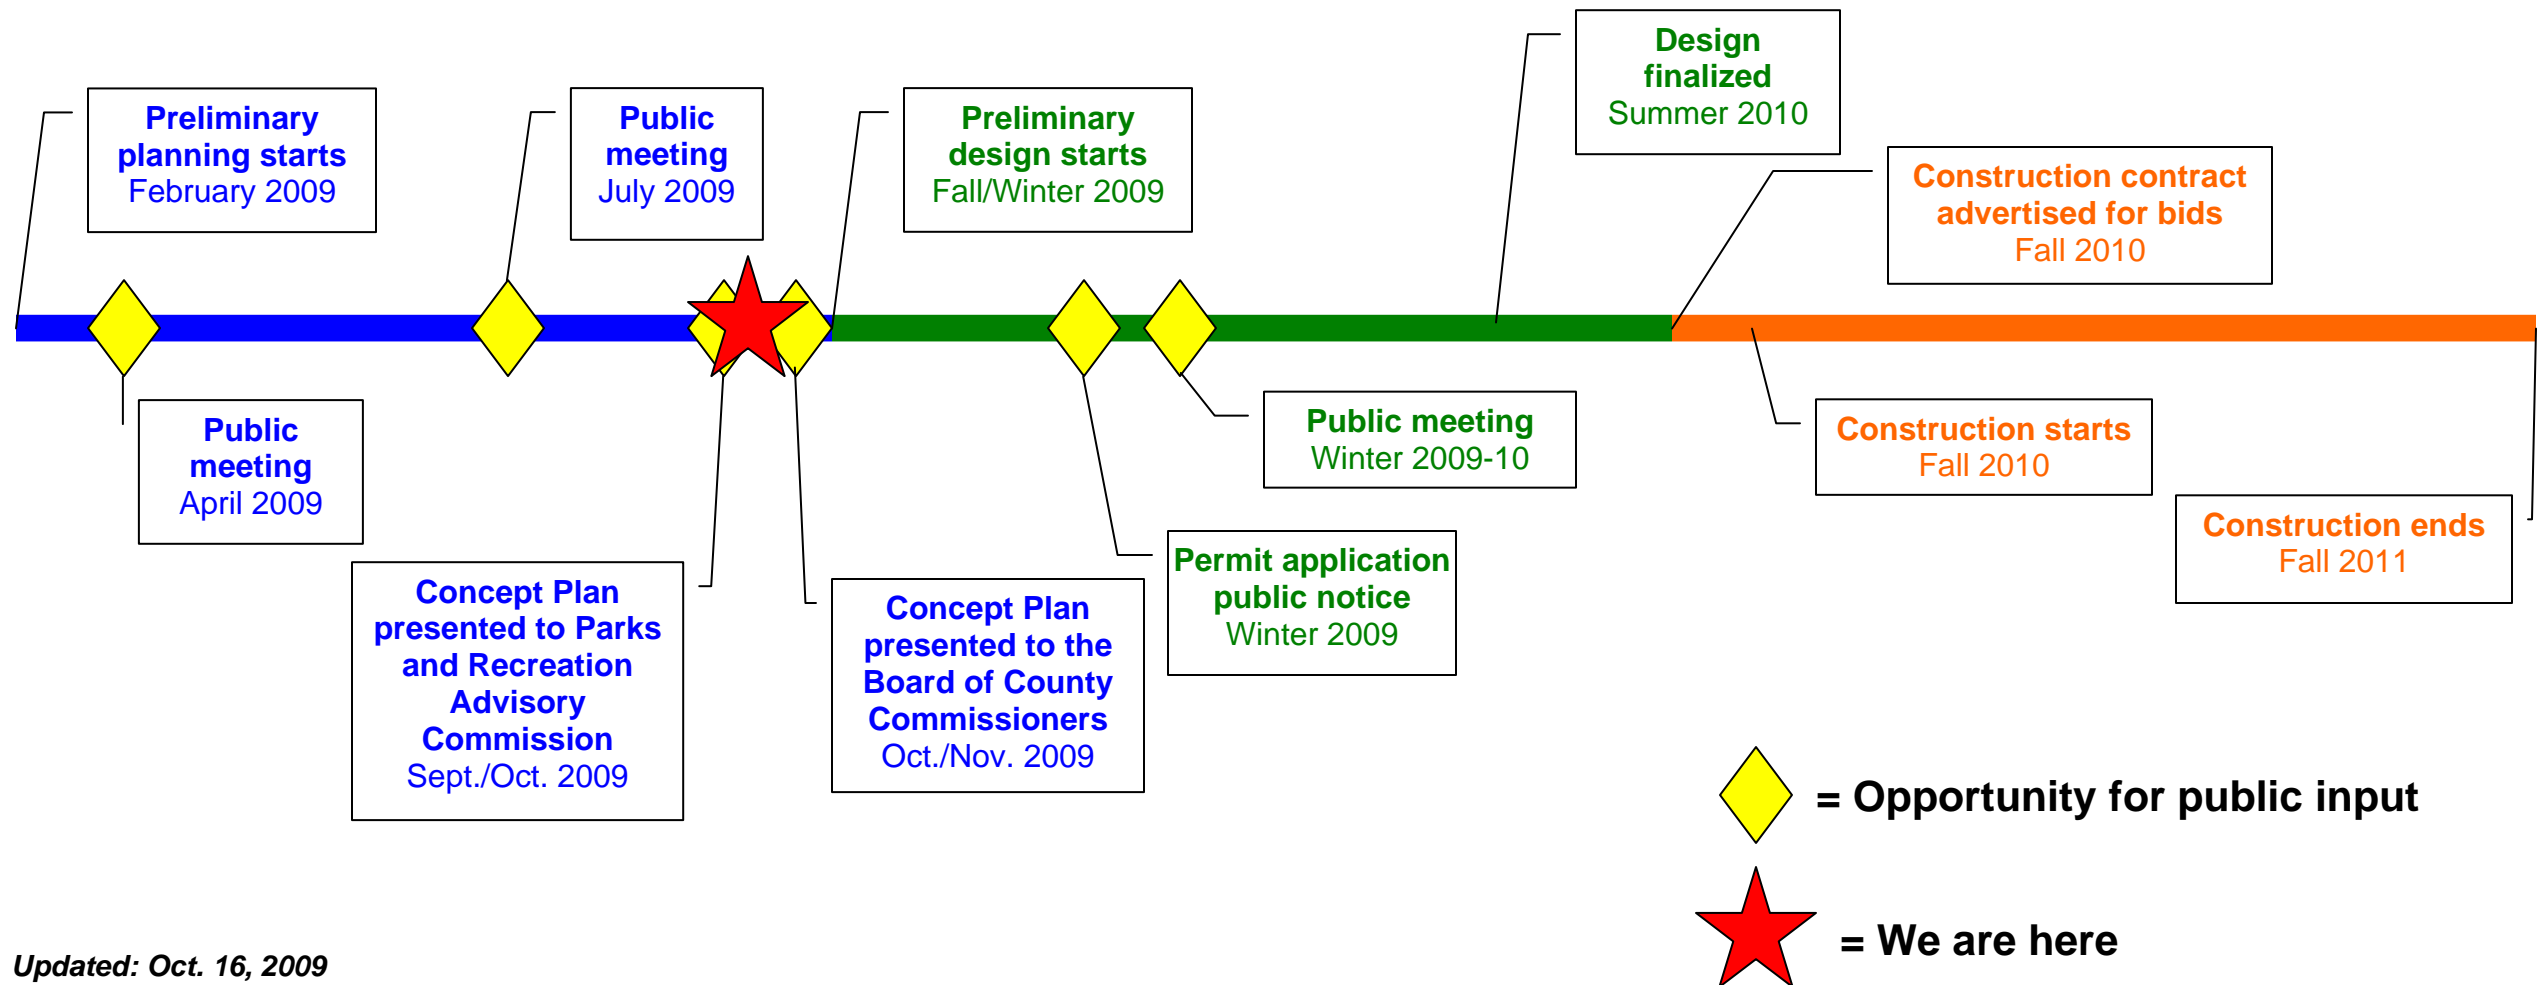

Hazel Dell Sports Fields Project Timeline

*All dates are approximate and may change.

PLANNING
(6-8 months)

DESIGN & PERMITTING
(8-10 months)

CONSTRUCTION
(10-12 months)

Updated: Oct. 16, 2009