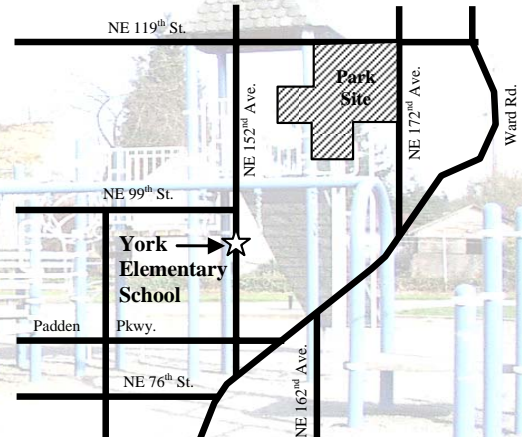

Vancouver-Clark Parks and Recreation Department

...needs your help planning for a new community park.

The future 240-acre park will be located west of NE 172nd Ave. and south of NE 119th St

You are invited to share your
input and ideas at a
Public Meeting to be held:

Tuesday, December 14, 2004

7:00 – 8:30 p.m.

at

York Elementary School

in the Gymnasium

9301 NE 152nd Ave.

For additional information please contact:

Jim Sandlin