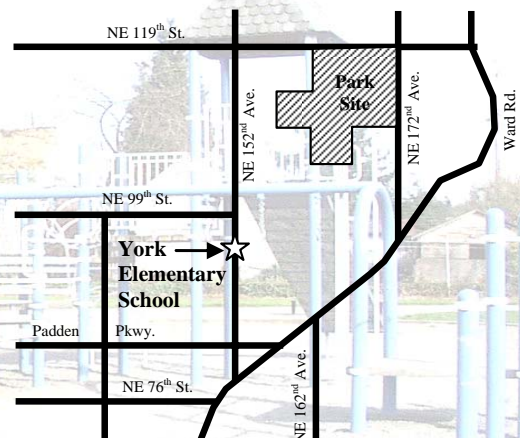

Vancouver-Clark Parks and Recreation Department

...needs your help planning for a new community park.

The future 240-acre park will be located west of NE 172nd Ave. and south of NE 119th St

You are invited to share your
input and ideas at a
Public Meeting to be held:

Tuesday, December 14, 2004

7:00 – 8:30 p.m.

at

York Elementary School

in the Gymnasium

9301 NE 152nd Ave.

For additional information please contact:

Jim Sandlin