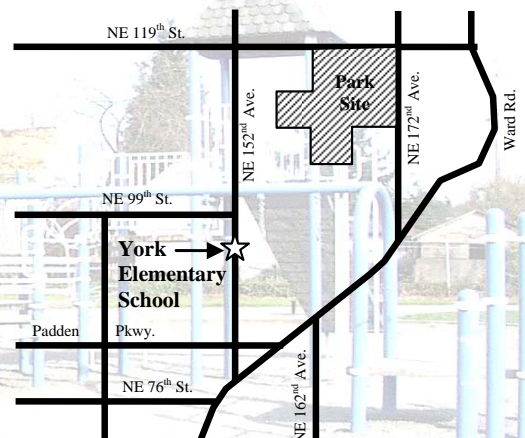

For additional information please contact:

Jim Sandlin

Vancouver-Clark Parks and Recreation Department

PO Box 1995, Vancouver, Washington 98668

Phone: (360) 619-1118

jim.sandlin@ci.vancouver.wa.us

www.vanclarkparks-rec.org

VANCOUVER-CLARK
**PARKS &
Recreation**