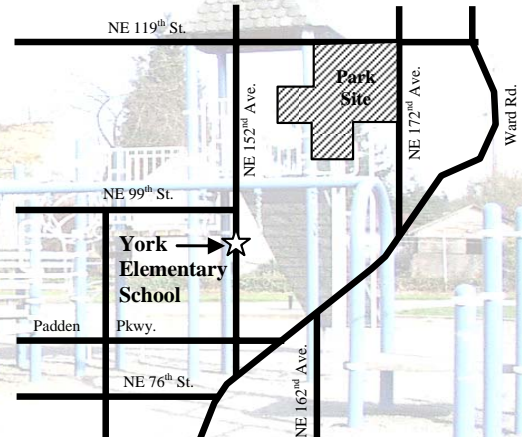

Vancouver-Clark Parks and Recreation Department

...needs your help planning for a new community park.

The future 240-acre park will be located west of NE 172nd Ave. and south of NE 119th St

You are invited to share your
input and ideas at a
Public Meeting to be held:

Thursday, Feb. 17, 2005

7:00 – 8:30 p.m.

at

York Elementary School

in the Commons

9301 NE 152nd Ave.

For additional information please contact:

Jim Sandlin

Vancouver-Clark Parks and Recreation Department

PO Box 1995, Vancouver, Washington 98668

Phone: (360) 619-1118

jim.sandlin@ci.vancouver.wa.us

www.vanclarkparks-rec.org

VANCOUVER-CLARK
**PARKS &
Recreation**

Vancouver-Clark Parks and Recreation Department

...needs your help planning for a new community park.

The future 240-acre park will be located west of NE 172nd Ave. and south of NE 119th St

You are invited to share your
input and ideas at a
Public Meeting to be held:

Thursday, Feb. 17, 2005

7:00 – 8:30 p.m.

at

York Elementary School

in the Commons

9301 NE 152nd Ave.