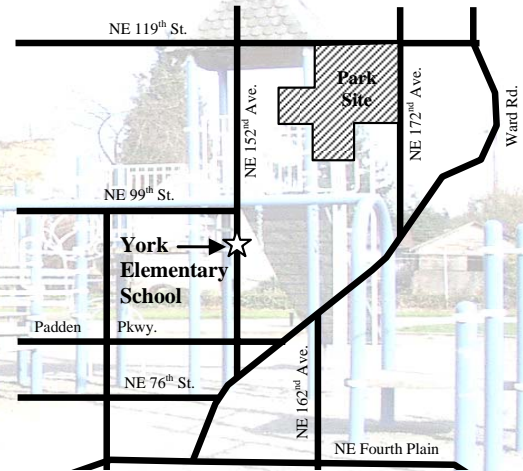

Vancouver-Clark Parks and Recreation Department

...needs your help planning for a new community park.

The future 240-acre park will be located west of NE 172nd Ave. and south of NE 119th St

You and your family are invited to this public meeting to comment on the park design and specific park amenities (playground, skate area) and to help select a formal name for the park...

Thursday, March 31, 2005

7:00 p.m.

at

York Elementary School

in the Commons

9301 NE 152nd Ave.

For additional information please contact:

Jim Sandlin

Vancouver-Clark Parks and Recreation Department

PO Box 1995, Vancouver, Washington 98668

Phone: (360) 619-1118 Email: jim.sandlin@ci.vancouver.wa.us

Or, visit the project website for a project summary & concept graphics:

www.vanclarkparks-rec.org

Vancouver-Clark Parks and Recreation Department

...needs your help planning for a new community park.

The future 240-acre park will be located west of NE 172nd Ave. and south of NE 119th St

You and your family are invited to this public meeting to comment on the park design and specific park amenities (playground, skate area) and to help select a formal name for the park...

Thursday, March 31, 2005

7:00 p.m.

at

York Elementary School

in the Commons

9301 NE 152nd Ave.