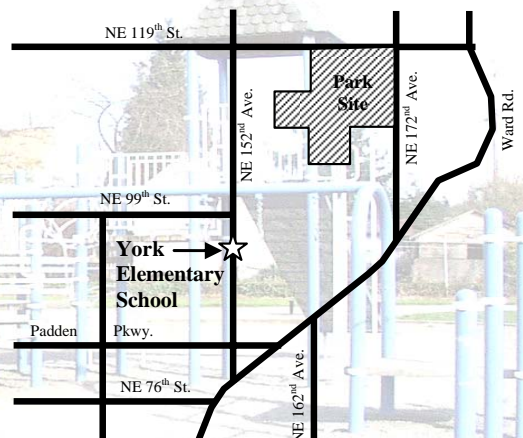

For additional information please contact:

Jim Sandlin

Vancouver-Clark Parks and Recreation Department

PO Box 1995, Vancouver, Washington 98668

Phone: (360) 619-1118 Email: jim.sandlin@ci.vancouver.wa.us

Or, visit the project website for a project summary & concept graphics:

www.vanclarkparks-rec.org