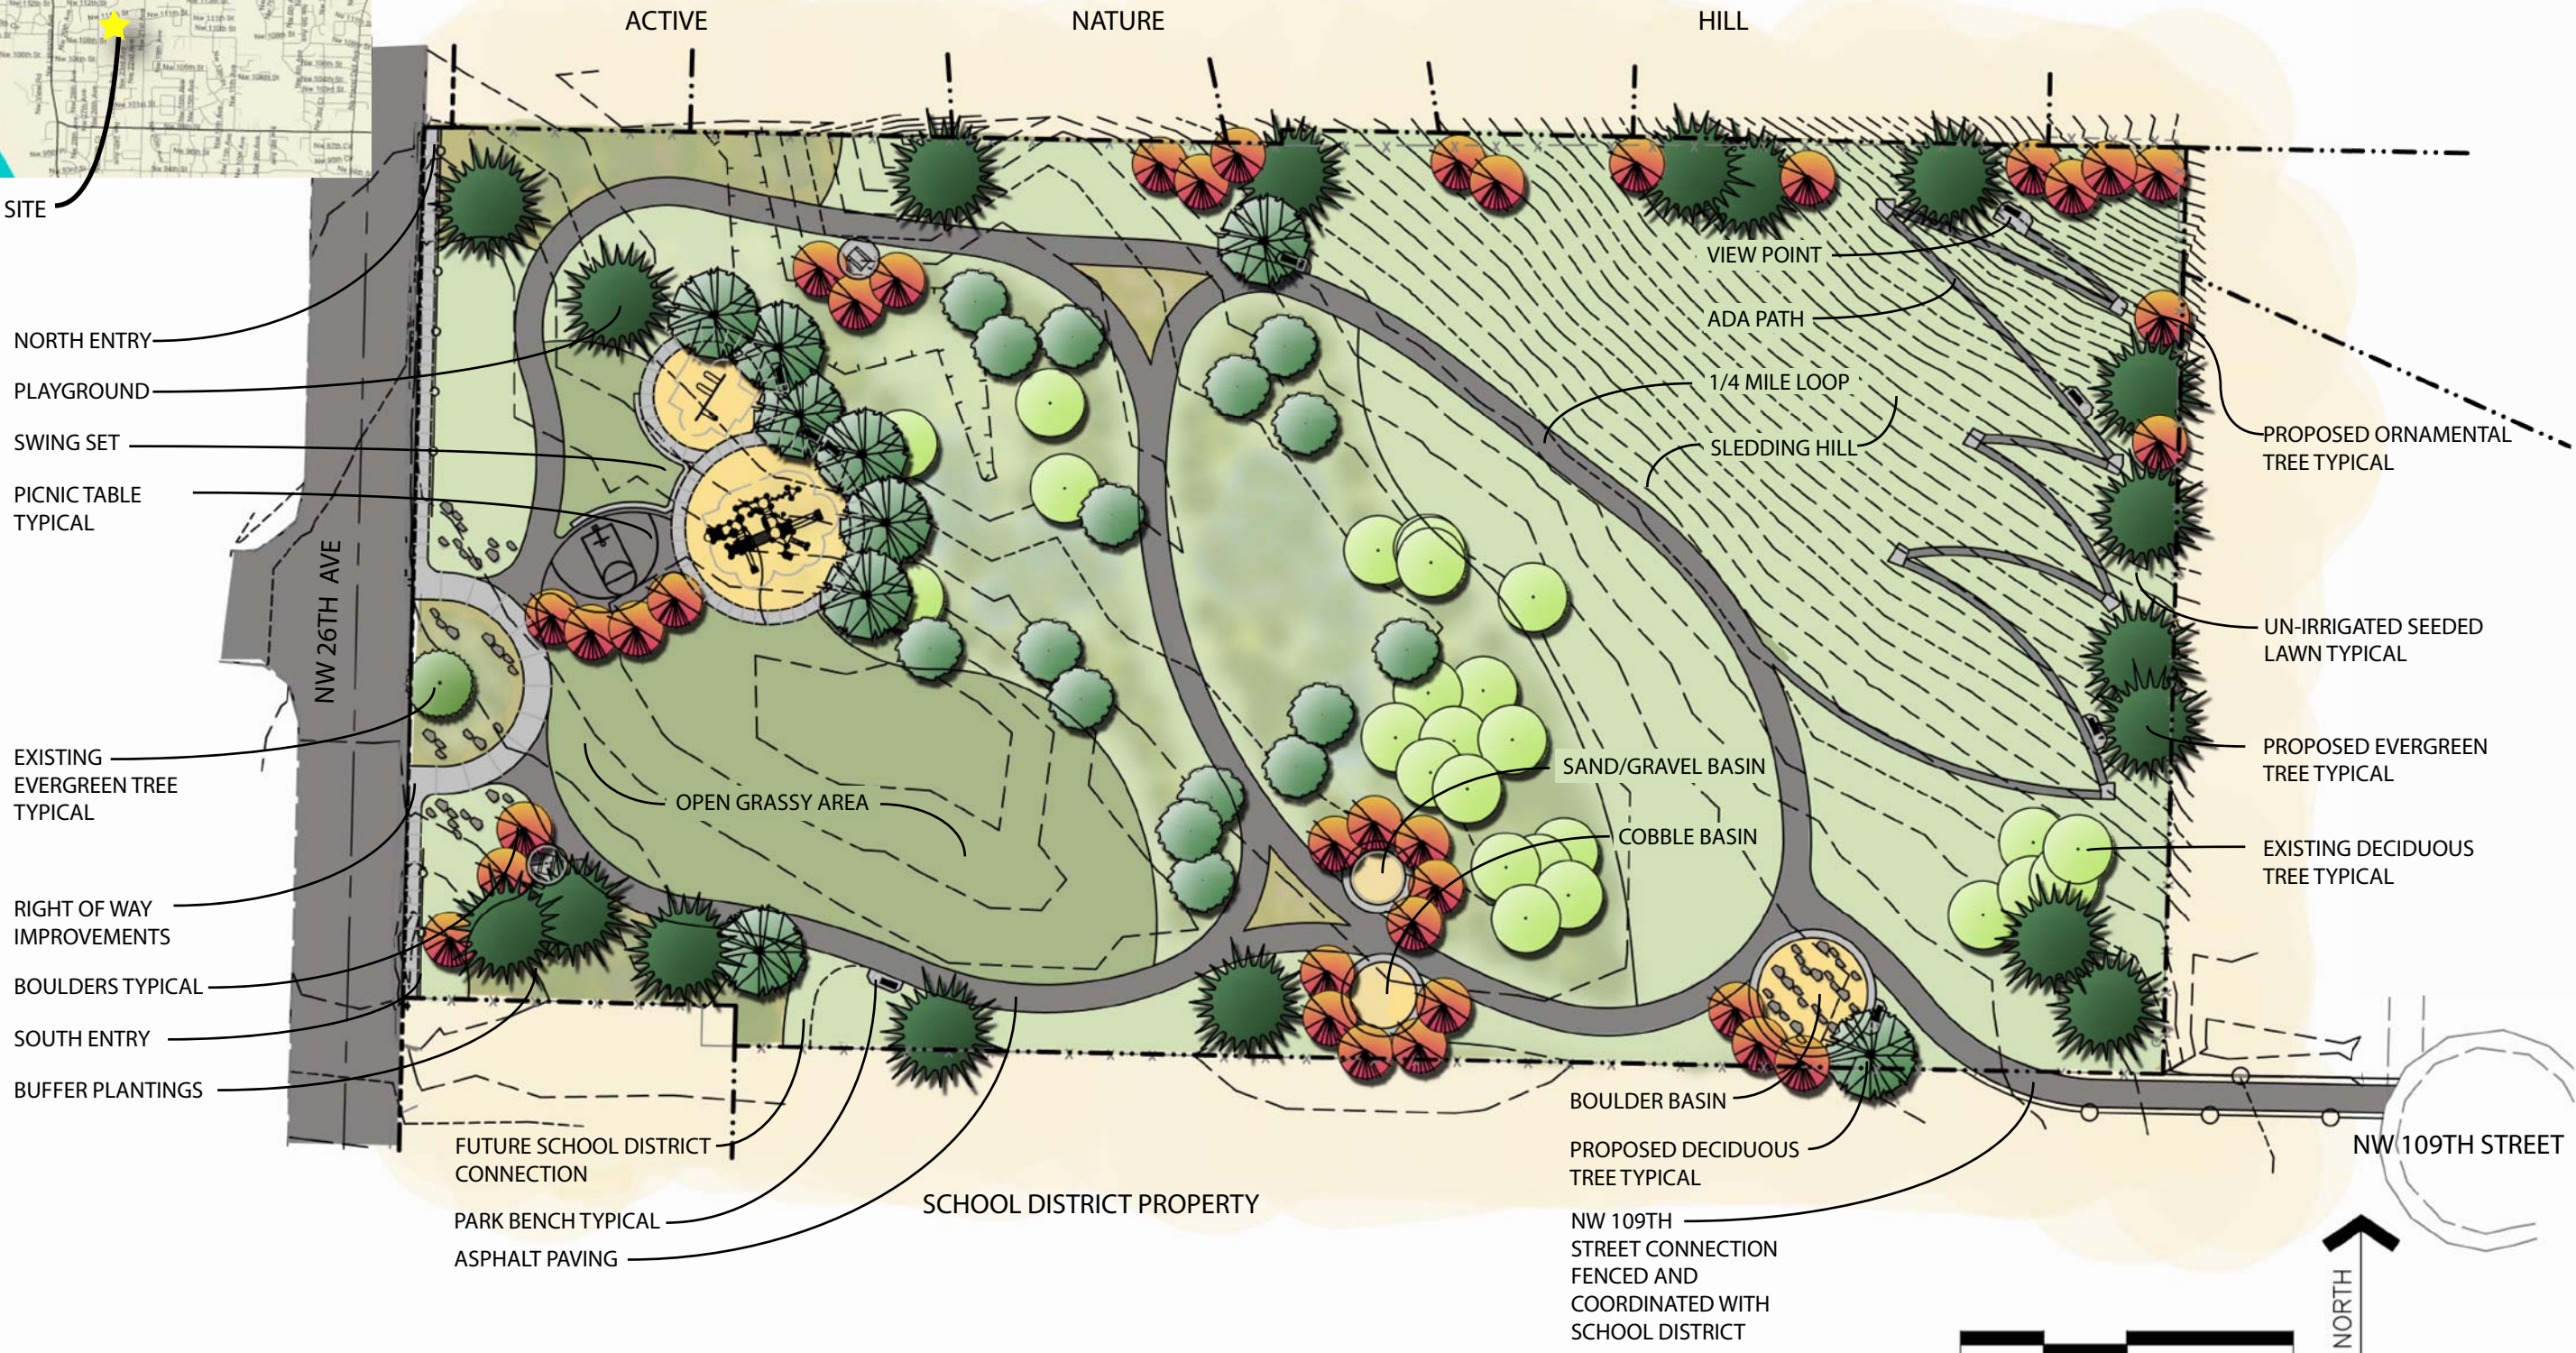

PARK SITE

Sorenson Neighborhood Park

MAY 2011

CONCEPTUAL DEVELOPMENT PLAN